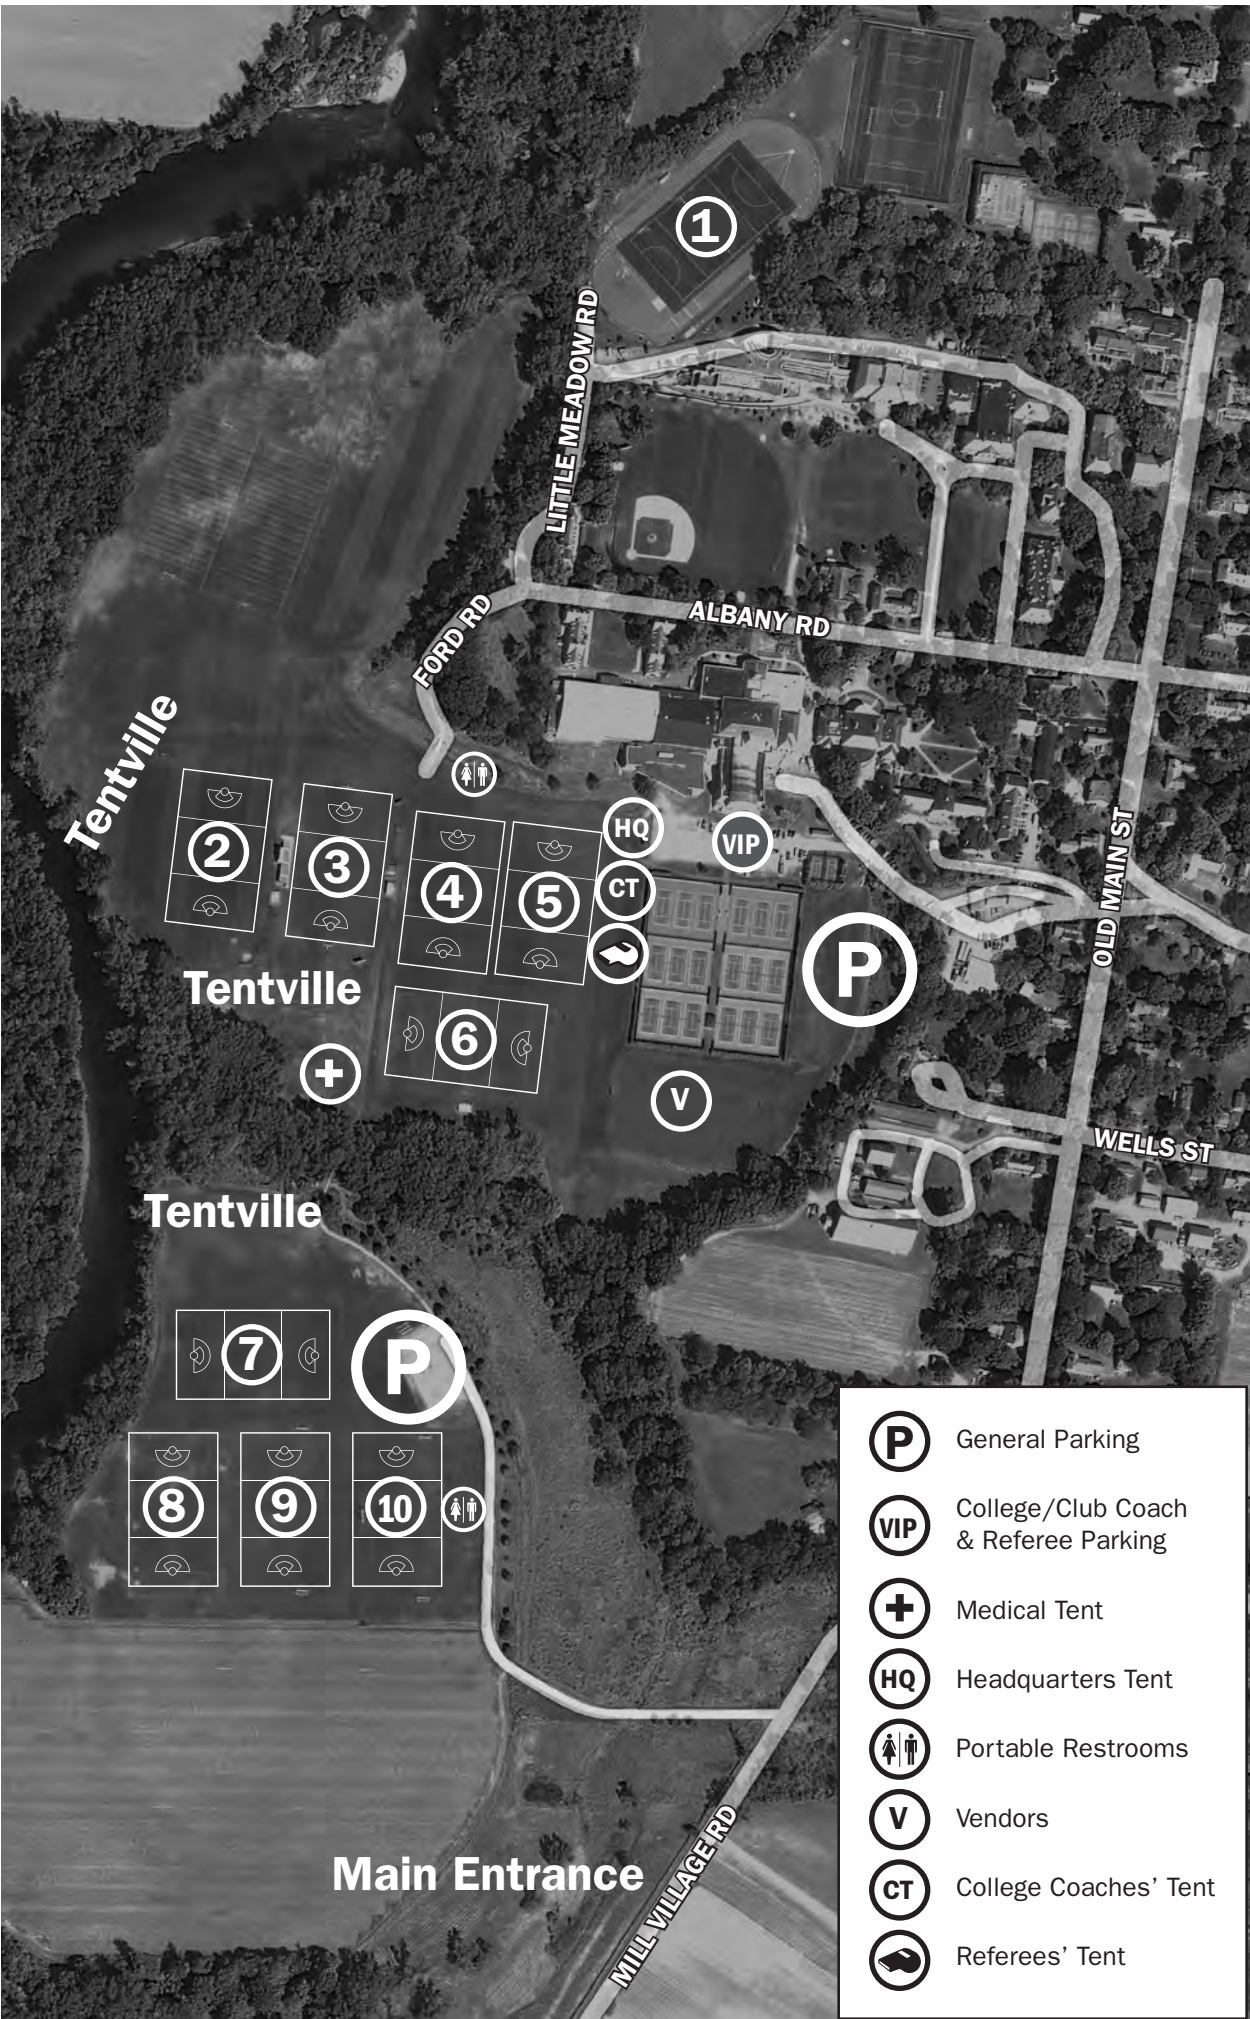

The Northeast CHALLENGER™ 2011

DEERFIELD ACADEMY, 53 OLD MAIN ST, DEERFIELD, MA 01342

- P** General Parking
- VIP** College/Club Coach & Referee Parking
- +** Medical Tent
- HQ** Headquarters Tent
- ♂♀** Portable Restrooms
- V** Vendors
- CT** College Coaches' Tent
- 👤** Referees' Tent